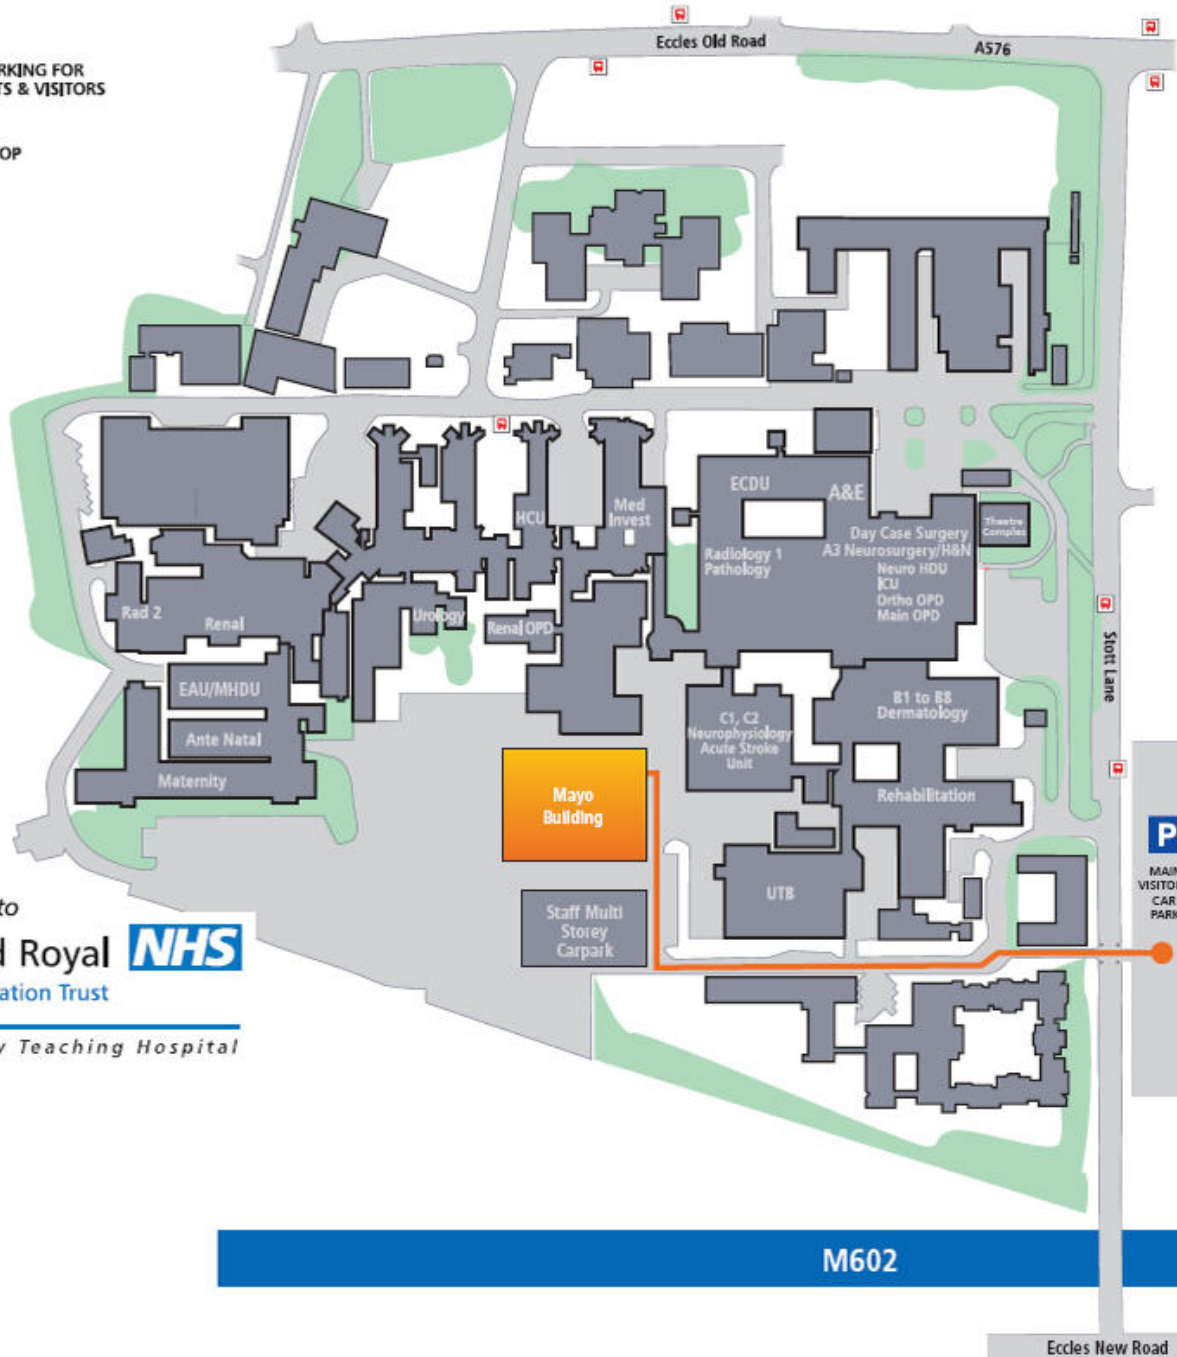

P CAR PARKING FOR PATIENTS & VISITORS

B BUS STOP

Salford Royal Hospital
Scott Lane
Salford
Greater Manchester
M6 8HD

Tel. 0161 789 7373

Park in the Visitors Car Park on
Stott Lane and then follow the
orange line to the Mayo Building.

Welcome to
Salford Royal **NHS**
NHS Foundation Trust
University Teaching Hospital

M602

Eccles New Road