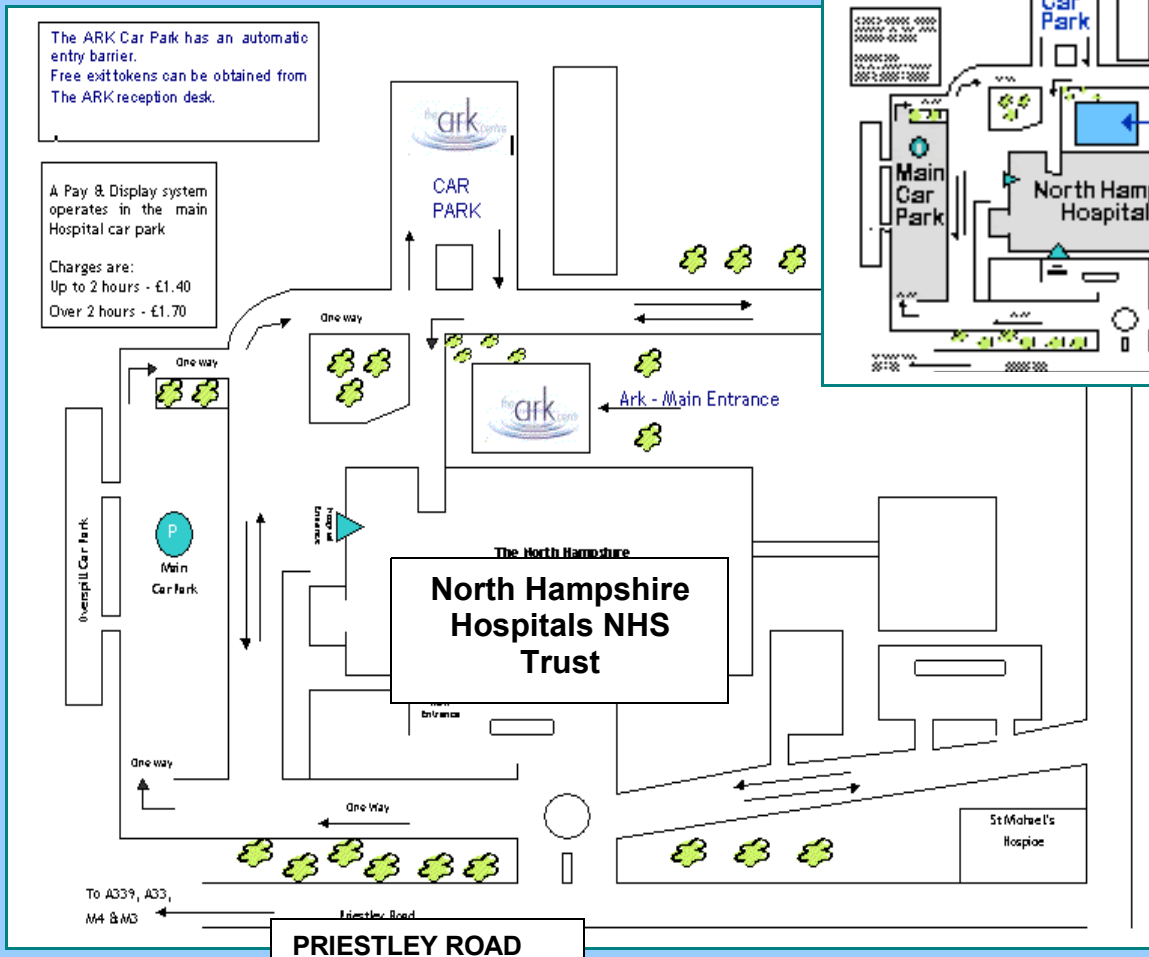

The ARK Car Park has an automatic entry barrier.
Free exit tokens can be obtained from The ARK reception desk.

A Pay & Display system operates in the main Hospital car park

Charges are:
Up to 2 hours - £1.40
Over 2 hours - £1.70